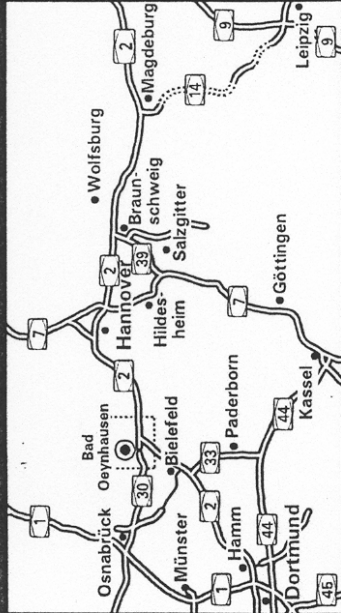

heesemann

Karl Heesemann Maschinenfabrik GmbH & Co. KG
Reuterstraße 15, D-32547 Bad Oeynhausen
Tel: +49 (0)5731 188-0 Fax: +49 (0)5731 188-129
verkauf@heesemann.de
http://www.heesemann.de